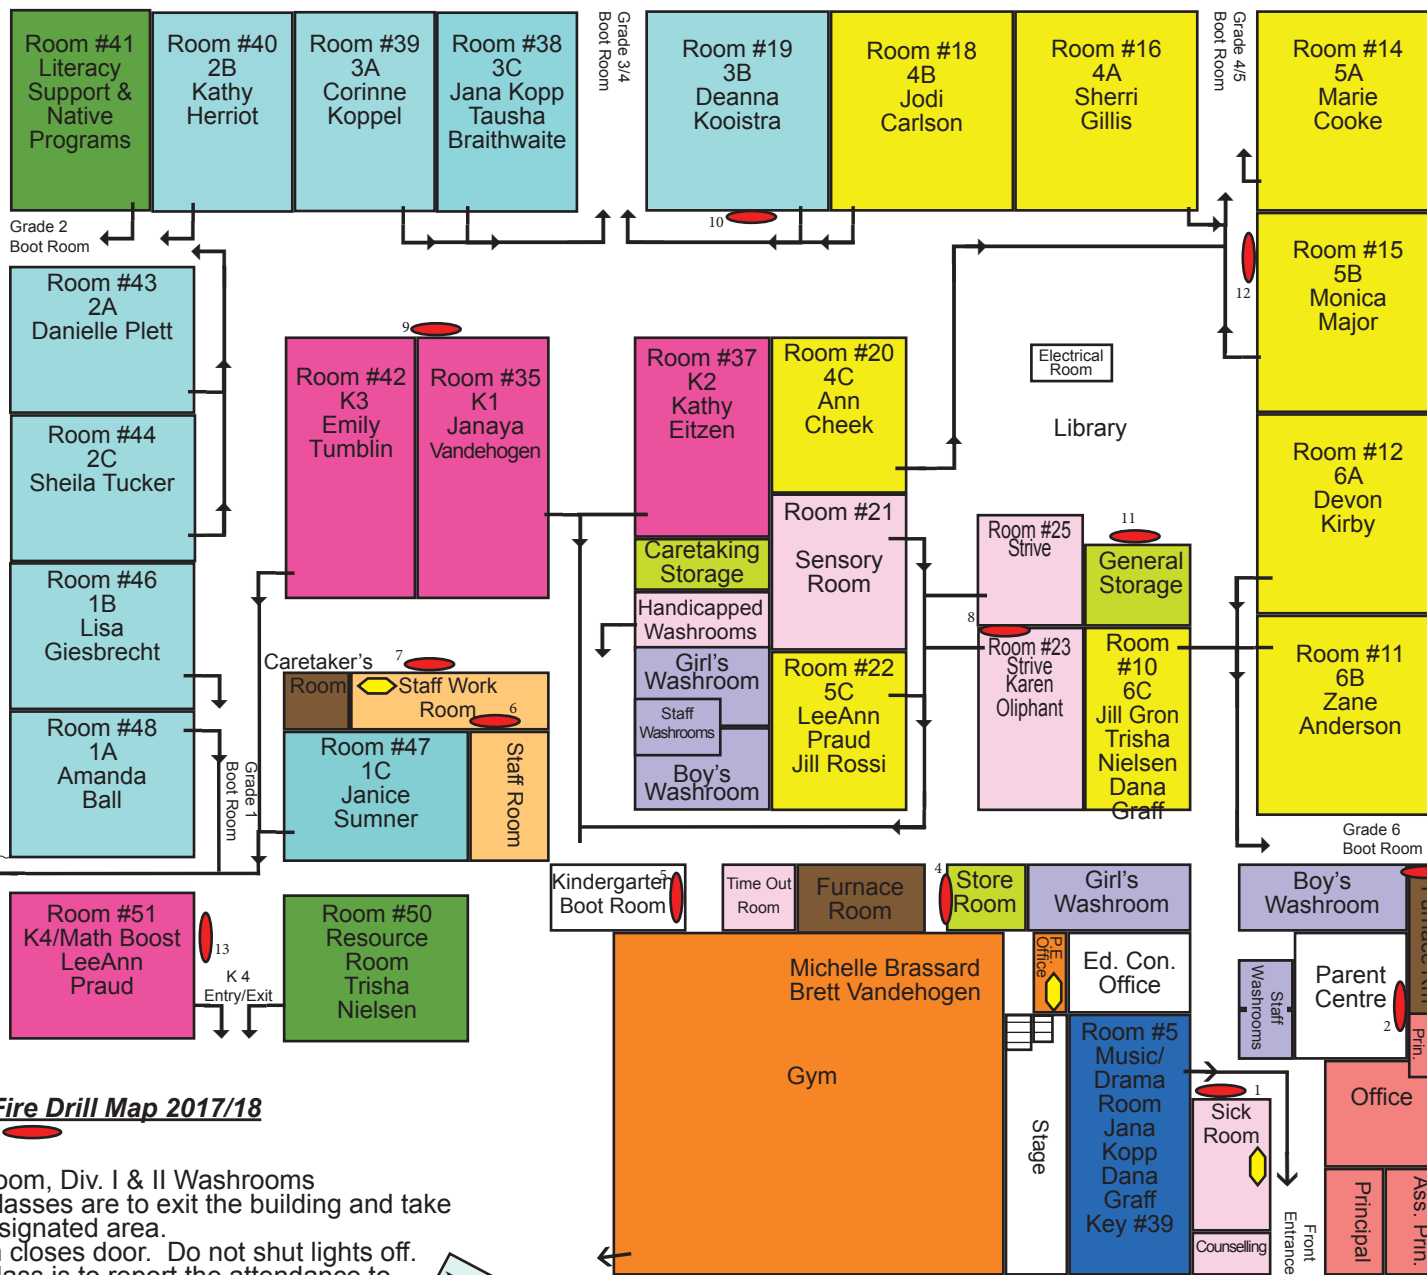

West

Attendance area for Grades 3, 4 & 5

Division II Playground

Division II Playground

Attendance area for Grade 2

Fence

North

Attendance area for Gr. 6

Fire Trucks

Flag Pole

East

Division I Playground

Division I Playground

South

Attendance area for K, Gr. 1, 5C, STRIVE & Resource Room

Westmount School Fire Drill Map 2017/18

- 13 Fire Extinguishers
- 3 First Aid Kits
- Office checks Sick Room, Div. I & II Washrooms
- During a fire drill all classes are to exit the building and take attendance at their designated area.
- Last out of classroom closes door. Do not shut lights off.
- A runner from each class is to report the attendance to Mr. Funk or Mr. Graff at the bike racks.
- Evacuation Site: In the event that the school has to be evacuated, proceed to the Trinity Christian Acamemy gym.