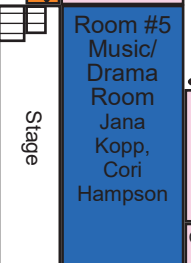

West Division II Playground

Bus Run →

Division II Playground

Grade 2 Boot Room

Grade 3/4 Boot Room

Grade 4/5 Boot Room

Grade 6 Boot Room

Staff Parking

North

South

Grade 1 Boot Room

Front Entrance

Westmount School 2018-19

Fire Extinguishers

First Aid Kit

Division I Playground