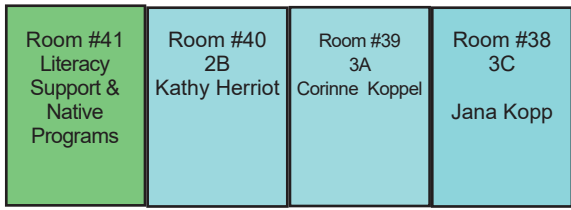

West Division II Playground

Bus Run →

Division II Playground

Grade 2 Boot Room

Grade 3/4 Boot Room