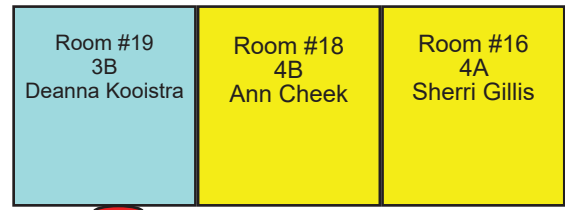

Grade 4/5 Boot Room

Grade 6 Boot Room

Staff Parking

North

South