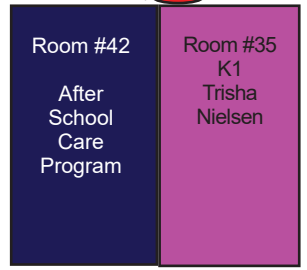

North

South

Grade 1 Boot Room

Front Entrance

Westmount School 2018-19

Fire Extinguishers

First Aid Kit

Division I Playground